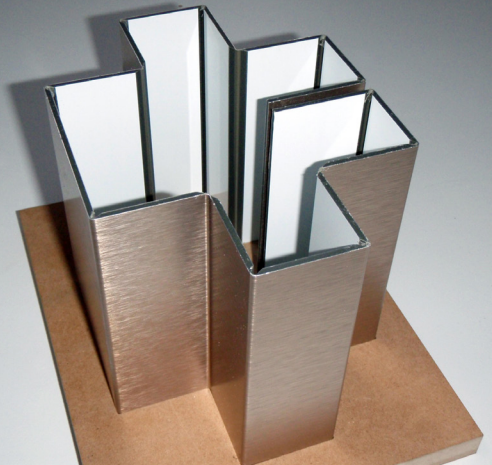

STILL AVAILABLE FROM STOCK, ORDER NOW!

www.multipaneluk.co.uk

UK Head Office: +44 (0)1392 823015 USA Office: +1 718 841 9940