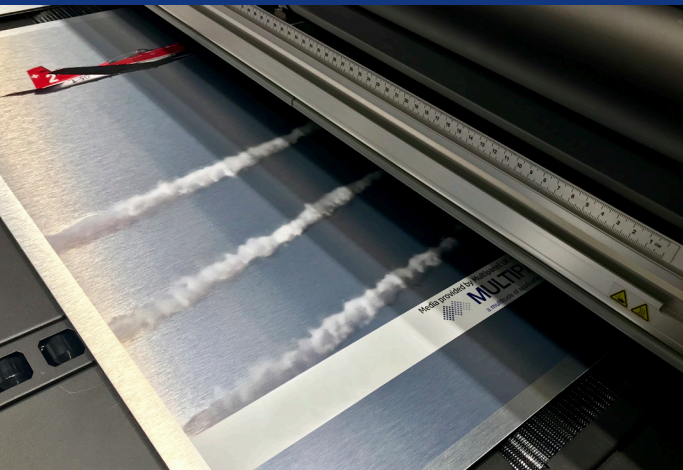

AMAZING PRINTS

Beautiful effects can be achieved when printing on our Brushed finishes. Images have a metallic shimmer whilst the textured surface of the panel makes light-coloured areas of the print appear particularly luminous.

EASILY FABRICATED

Alupanel® brushed finishes have a 0.3mm Aluminium skin and are easily fabricated, folded and formed. This versatility combined with the extremely attractive finishes makes them perfect for creating high quality, eye-catching projects in a variety of areas including: